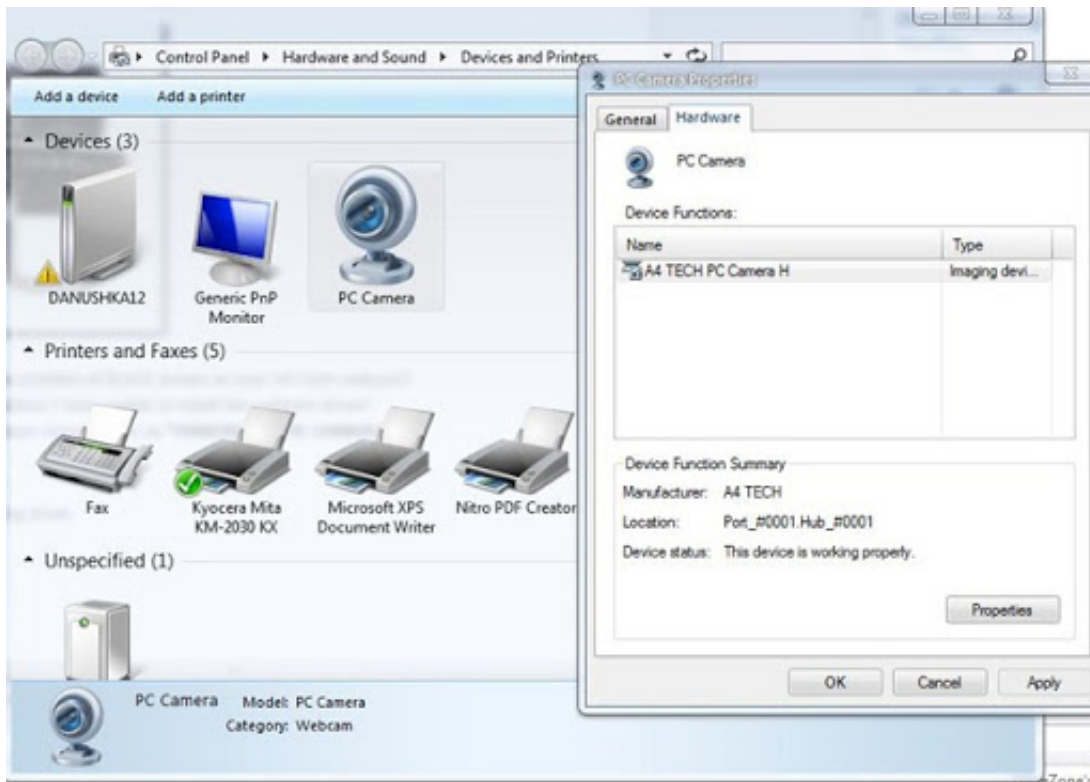

0-WEB.ru

[Install Windows 2008 On Ibm X346 Specifications](#)

[Install Windows 2008 On Ibm X346 Specifications](#)

ServerGuide is an installation assistant that simplifies the process of installing and configuring Lenovo x86 servers.. It should take about 20 minutes to boot into the bios (just kidding but it will seem that way).

If I remember correctly you could change what was the focus of the boot. Its been a few years since I last touched one of these system But make sure that the boot device is pointing to the raid card.. ServerGuide goes beyond hardware configuration by assisting with the installation of your operating system, the latest system device.