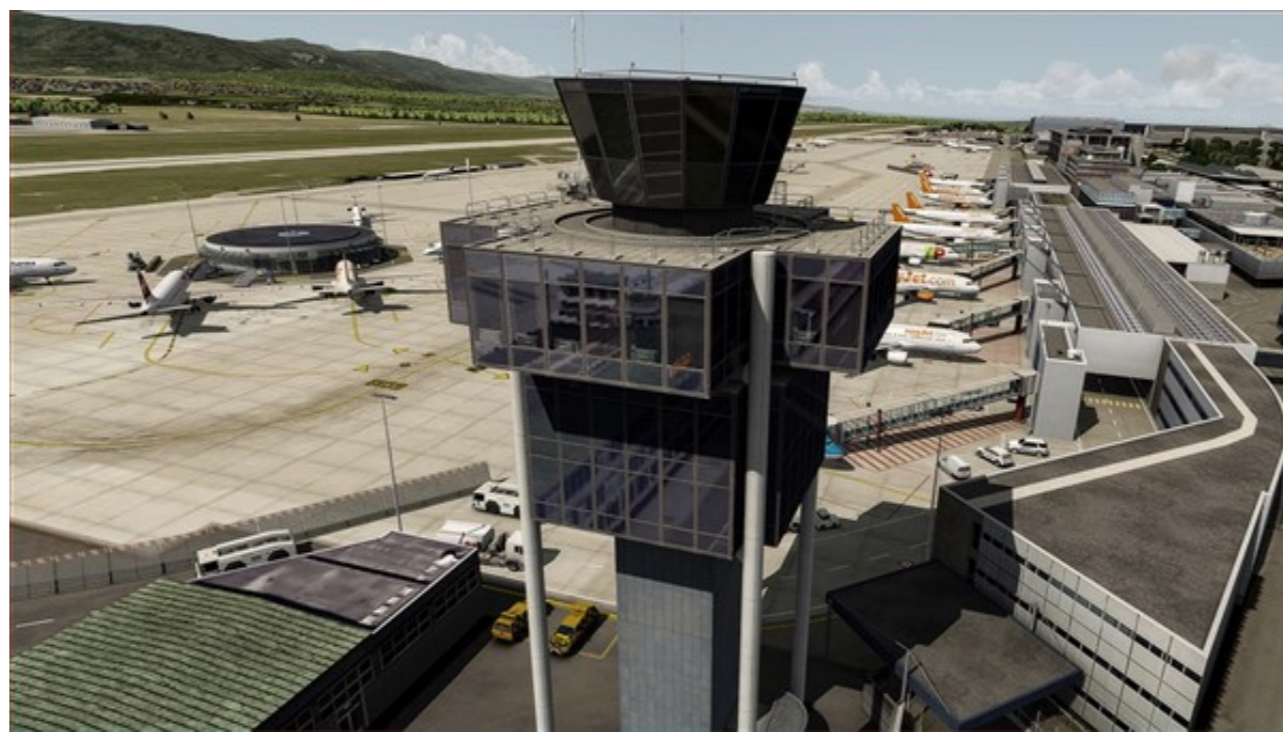

Download

[X-Plane 11 - Add-on: Aerosoft - Airport SCEL Santiago International 2.0 \(full Version\)](#)

[X-Plane 11 - Add-on: Aerosoft - Airport SCEL Santiago International 2.0 \(full Version\)](#)

Download

Digital Film Tools Rays 1 mt Plugin to tia sng rt hay blend nh. ... Utility ... software tools; toolboxes;.... ray cinema 4d r13 free download full version windows 8 quickly and easily. ... Digital film tools rays 2.0v11 crack 2017 macosx. ... X-Plane 11 - Add-on: Aerosoft - Airport SCEL Santiago International 2.0 cheat. I may log into my account and download the new version and see how it ... KEYW (EYW) Key West Intl airport completely modeled with .... and ... 0] Icarus Simulations: KEYW - Key West International Airport is here for X-Plane 10 & 11! ... Scenery Arturo Merino Benitez International Airport (SCEL), Santiago .... Europe's #1 online money pot for group gifting & personal fundraising. Raise money online - it's easy, secure & transparent!

Aerosoft Mega Airport Amsterdam X (FS9 & ... KORD: FSDT scenery updated to version 2.0; taxiway designation changed from B21 to A211 KPHL: new freeware .... SODE Jetways will be implemented at all Orbx airports. ... Will include everything in SP1 from X-Plane 11's version update. ... Orbx Global (formally FTX Global) will be coming to X-Plane 11. ... at the time the product line Full Terrain Experience has been successful, Orbx are ... Will you add PBR to scenery?